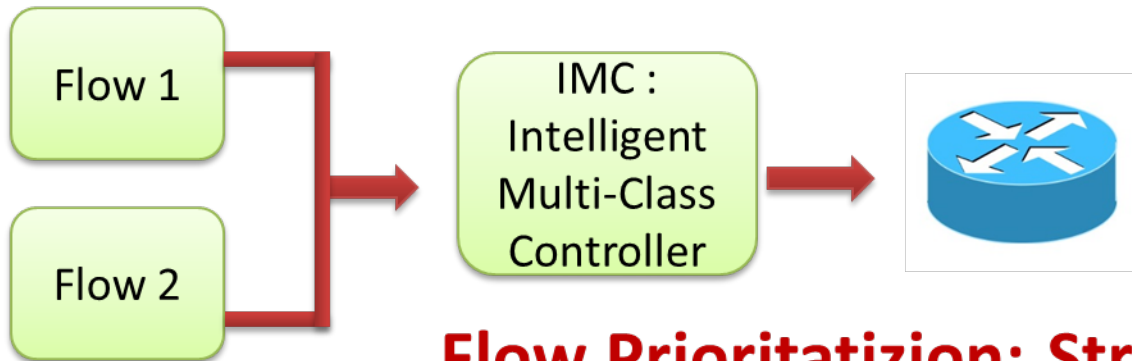

Ahmet Ada: Implementation and performance analysis of switch fabric schedulers with a new accurate simulator software (2014)

Software Implementation of IMC for QoS support at Network Layer

Flow Prioritization: Strictly or Limited